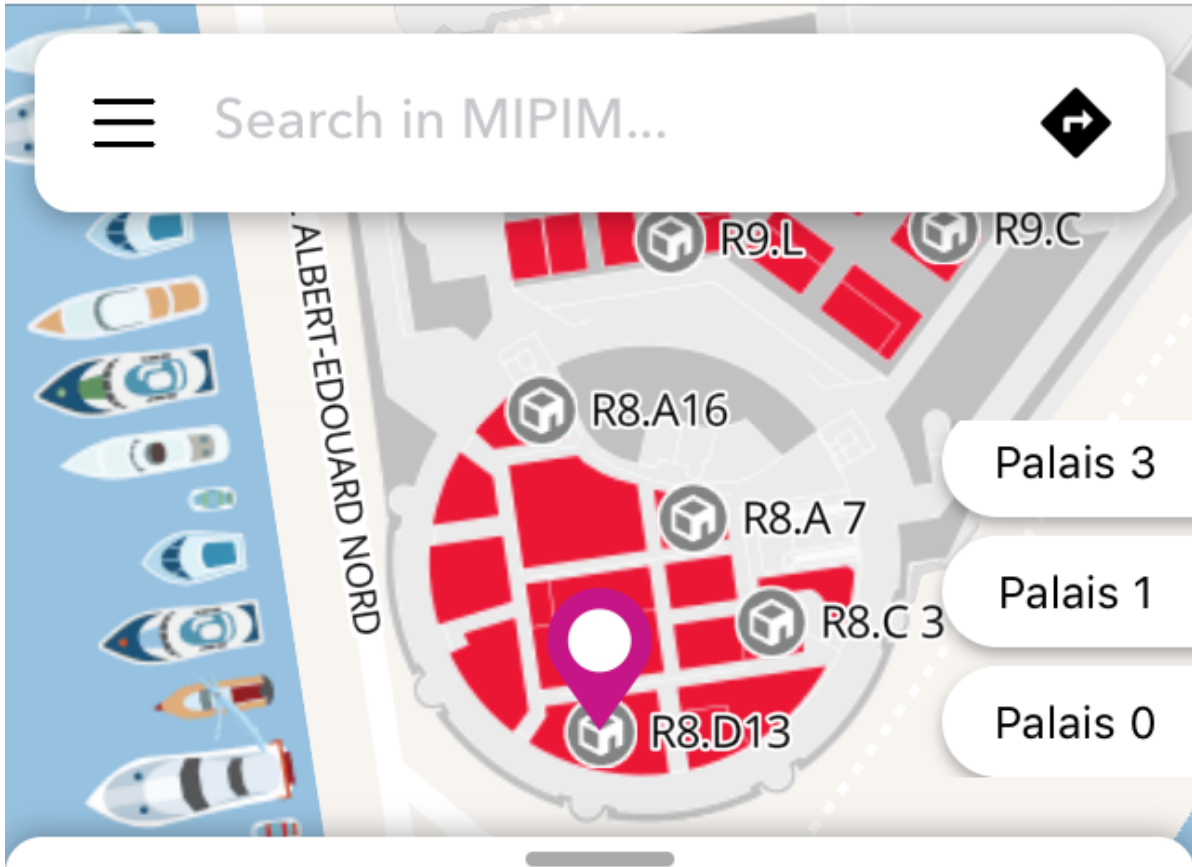

Search in MIPIM...

R8.D13

NRW.INVEST GMBH- ECONOMIC DEVELOPMENT AGENCY OF THE GERMAN STATE OF NORTH RHINE WESTPHALIA (NRW)

**NRW.INVEST GMBH- ECONOMIC DEVELOPMENT AGENCY OF THE GERMAN**

Directions

Information